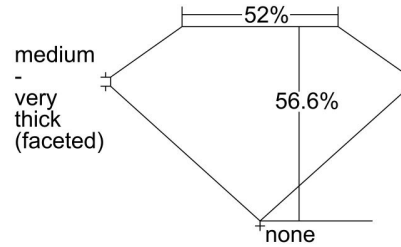

GIA NATURAL DIAMOND GRADING REPORT

December 11, 2023
 GIA Report Number 2487093710
 Shape and Cutting Style Heart Brilliant
 Measurements 9.25 x 9.62 x 5.45 mm

GRADING RESULTS

Carat Weight 3.01 carat
 Color Grade L
 Clarity Grade VVS2

ADDITIONAL GRADING INFORMATION

Polish Very Good
 Symmetry Very Good
 Fluorescence None
 Inscription(s): GIA 2487093710
 Comments: Surface graining is not shown.

PROPORTIONS

Profile not to actual proportions

CLARITY CHARACTERISTICS

KEY TO SYMBOLS*

- Needle Natural
- Indented Natural
- Cavity
- Pinpoint

* Red symbols denote internal characteristics (inclusions). Green or black symbols denote external characteristics (blemishes). Diagram is an approximate representation of the diamond, and symbols shown indicate type, position, and approximate size of clarity characteristics. All clarity characteristics may not be shown. Details of finish are not shown.