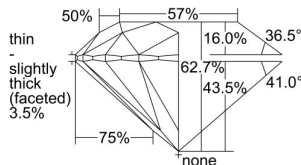

GIA®

FACSIMILE

GIA REPORT 2487138406

Verify this report at GIA.edu

GIA NATURAL DIAMOND DOSSIER®

December 06, 2023
GIA Report Number **2487138406**
Shape and Cutting Style ..... **Round Brilliant**
Measurements ..... **5.94 - 5.97 x 3.74 mm**

GRADING RESULTS

Carat Weight ..... **0.82 carat**
Color Grade ..... **I**
Clarity Grade **VS1**
Cut Grade ..... **Excellent**

ADDITIONAL GRADING INFORMATION

Polish ..... **Excellent**
Symmetry ..... **Excellent**
Fluorescence ..... **None**
Clarity Characteristics..... **Crystal, Needle, Cloud, Pinpoint**
Inscription(s): **GIA 2487138406**

PROPORTIONS

Profile to actual proportions

GRADING SCALES

GIA COLOR SCALE	GIA CLARITY SCALE	GIA CUT SCALE
COLOURLESS	FLAWLESS	EXCELLENT
D	INTERNALLY FLAWLESS	
E	VVS₁	VERY GOOD
F		
G	VVS₂	
H	VS₁	GOOD
I	VS₂	
J	SI₁	FAIR
K		
L	SI₂	
M	I₁	POOR
N		
O	I₂	
P	I₃	
Q		
R		
S		
T		
U		
V		
W		
X		
Y		
Z