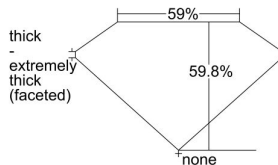

GIA®

FACSIMILE

GIA REPORT 2487172281

Verify this report at GIA.edu

GIA NATURAL DIAMOND DOSSIER®

December 14, 2023
GIA Report Number 2487172281
Shape and Cutting Style ..... Heart Brilliant
Measurements ..... 6.22 x 6.43 x 3.84 mm

GRADING RESULTS

Carat Weight ..... 0.90 carat
Color Grade ..... D
Clarity Grade VS2

ADDITIONAL GRADING INFORMATION

Polish ..... Excellent
Symmetry ..... Very Good
Fluorescence ..... Medium Blue
Clarity Characteristics ..... Twinning Wisp
Inspection(s): GIA 2487172281

PROPORTIONS

Profile not to actual proportions

GRADING SCALES

GIA COLOR SCALE		GIA CLARITY SCALE			
COLORLESS	D	VERY VERY SLIGHTLY INCLUDED	FLAWLESS		
	E		INTERNALLY FLAWLESS		
	F	VERY SLIGHTLY INCLUDED	VVS₁		
	G		VVS₂		
	H		VS₁		
	NEAR COLORLESS	I	SLIGHTLY INCLUDED	VS₂	
		J		SI₁	
		FAINT	K	INCLUDED	SI₂
			L		I₁
			M		I₂
VERT LIGHT			N	INCLUDED	I₃
			O		
			P		
	Q				
LIGHT	R				
	S				
	T				
	U				
	V				
	Z