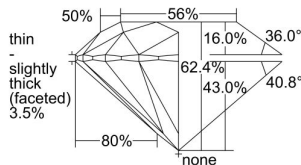

GIA®

FACSIMILE

GIA REPORT 2487178355

Verify this report at GIA.edu

GIA NATURAL DIAMOND DOSSIER®

January 03, 2024
GIA Report Number **2487178355**
Shape and Cutting Style ..... **Round Brilliant**
Measurements ..... **4.40 - 4.43 x 2.76 mm**

GRADING RESULTS

Carat Weight ..... **0.33 carat**
Color Grade ..... **G**
Clarity Grade ..... **Internally Flawless**
Cut Grade ..... **Excellent**

ADDITIONAL GRADING INFORMATION

Polish ..... **Excellent**
Symmetry ..... **Excellent**
Fluorescence ..... **Faint**
Clarity Characteristics... **Surface Graining, Minor Details of Polish**
Inscription(s): **GIA 2487178355**

PROPORTIONS

GRADING SCALES

GIA COLOR SCALE	GIA CLARITY SCALE	GIA CUT SCALE	
D	FLAWLESS	EXCELLENT	
E	INTERNALLY FLAWLESS		
F		VVS₁	VERY GOOD
G	VVS₂		
H	VS₁	GOOD	
I	VS₂		
J	SI₁	FAIR	
K	SI₂		
L	I₁	POOR	
M			
N			
O	I₂		
P			
Q	I₃		
R			
S			
T			
U			
V			
W			
X			
Y			
Z