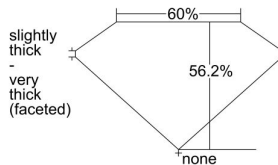

GIA®

FACSIMILE

GIA REPORT 2487186756

Verify this report at GIA.edu

GIA NATURAL DIAMOND DOSSIER®

December 18, 2023
GIA Report Number **2487186756**
Shape and Cutting Style ..... **Heart Brilliant**
Measurements ..... **4.03 x 4.78 x 2.68 mm**

GRADING RESULTS

Carat Weight ..... **0.30 carat**
Color Grade ..... **D**
Clarity Grade **VS2**

ADDITIONAL GRADING INFORMATION

Polish ..... **Excellent**
Symmetry ..... **Excellent**
Fluorescence ..... **Faint**
Clarity Characteristics..... **Crystal, Feather**
Inscription(s): **GIA 2487186756**

PROPORTIONS

Profile not to actual proportions

GRADING SCALES

GIA COLOR SCALE		GIA CLARITY SCALE		
COLORLESS	D	VERY VERY SLIGHTLY INCLUDED	FLAWLESS	
	E		INTERNALLY FLAWLESS	
	F		VS₁	
	NEAR COLORLESS	G	VERY SLIGHTLY INCLUDED	VS₂
		H		VS₁
		I	SLIGHTLY INCLUDED	VS₂
		J		SI₁
		K		SI₂
	FAINT	L	INCLUDED	I₁
		M		I₂
N		I₃		
O				
VERT LIGHT		P		
		Q		
		R		
		S		
LIGHT	T			
	U			
	V			
	W			
	X			
	Y			
	Z