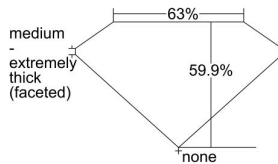

GIA®

FACSIMILE

GIA REPORT 2487186854

Verify this report at GIA.edu

GIA NATURAL DIAMOND DOSSIER®

December 18, 2023
GIA Report Number 2487186854
Shape and Cutting Style ..... Heart Brilliant
Measurements ..... 4.14 x 4.92 x 2.95 mm

GRADING RESULTS

Carat Weight ..... 0.37 carat
Color Grade ..... E
Clarity Grade VS1

ADDITIONAL GRADING INFORMATION

Polish ..... Excellent
Symmetry ..... Excellent
Fluorescence ..... None
Clarity Characteristics ..... Crystal, Feather
Inscription(s): GIA 2487186854

PROPORTIONS

Profile not to actual proportions

GRADING SCALES

GIA COLOR SCALE		GIA CLARITY SCALE			
COLORLESS	D	VERY VERY SLIGHTLY INCLUDED	FLAWLESS		
	E		INTERNALLY FLAWLESS		
	F	VERY SLIGHTLY INCLUDED	VS₁		
	G		VS₂		
	H		VS₁		
	NEAR COLORLESS	I	SLIGHTLY INCLUDED	VS₂	
		J		SI₁	
		FAINT	K	INCLUDED	SI₂
			L		I₁
			M		I₂
VERT LIGHT	N	INCLUDED	I₃		
	O				
	P				
	Q				
	R				
	S				
LIGHT	T				
	U				
	V				
	W				
	X				
Y					
Z