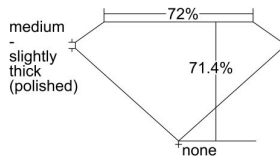

GIA®

FACSIMILE

GIA REPORT 2487186929

Verify this report at GIA.edu

GIA NATURAL DIAMOND DOSSIER®

December 18, 2023
GIA Report Number **2487186929**
Shape and Cutting Style ..... **Square Modified Brilliant**
Measurements ..... **4.15 x 4.06 x 2.90 mm**

GRADING RESULTS

Carat Weight ..... **0.40 carat**
Color Grade ..... **D**
Clarity Grade **VS1**

ADDITIONAL GRADING INFORMATION

Polish ..... **Excellent**
Symmetry ..... **Very Good**
Fluorescence ..... **Faint**
Clarity Characteristics..... **Cloud, Needle**
Inscription(s): **GIA 2487186929**

PROPORTIONS

Profile not to actual proportions

GRADING SCALES

GIA COLOR SCALE		GIA CLARITY SCALE			
COLORLESS	D	VERY VERY SLIGHTLY INCLUDED	FLAWLESS		
	E		INTERNALLY FLAWLESS		
	F	VERY SLIGHTLY INCLUDED	VVS₁		
	G		VVS₂		
	H		VS₁		
	NEAR COLORLESS	I	SLIGHTLY INCLUDED	VS₂	
		J		SI₁	
		FAINT	K	INCLUDED	SI₂
			L		I₁
			M		I₂
VERTICALLY LIGHT	N	LIGHT	I₃		
	O				
	P				
	Q				
	R