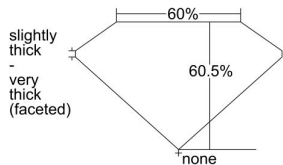

GIA®

FACSIMILE

GIA REPORT 2487192448

Verify this report at GIA.edu

GIA NATURAL DIAMOND DOSSIER®

December 19, 2023
GIA Report Number 2487192448
Shape and Cutting Style ..... Heart Brilliant
Measurements ..... 4.85 x 5.47 x 3.31 mm

GRADING RESULTS

Carat Weight ..... 0.52 carat
Color Grade ..... H
Clarity Grade SI1

ADDITIONAL GRADING INFORMATION

Polish ..... Excellent
Symmetry ..... Excellent
Fluorescence ..... Faint
Clarity Characteristics ..... Crystal, Cloud
Inscription(s): GIA 2487192448

PROPORTIONS

Profile not to actual proportions

GRADING SCALES

GIA COLOR SCALE		GIA CLARITY SCALE			
COLORLESS	D	VERY VERY SLIGHTLY INCLUDED	FLAWLESS		
	E		INTERNALLY FLAWLESS		
	F	VERY SLIGHTLY INCLUDED	VVS₁		
	G		VVS₂		
	H		VS₁		
	NEAR COLORLESS	I	SLIGHTLY INCLUDED	VS₂	
		J		SI₁	
		FAINT	K	INCLUDED	SI₂
			L		I₁
			M		I₂
VERT LIGHT	N	INCLUDED	I₃		
	O				
	P				
	Q				
	R				
LIGHT	S				
	T				
	U				
	V				
	W				
X					
Y					
Z