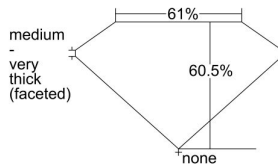

GIA®

FACSIMILE

GIA REPORT 2487192699

Verify this report at GIA.edu

GIA NATURAL DIAMOND DOSSIER®

December 18, 2023
GIA Report Number **2487192699**
Shape and Cutting Style ..... **Heart Brilliant**
Measurements ..... **3.92 x 4.66 x 2.82 mm**

GRADING RESULTS

Carat Weight ..... **0.30 carat**
Color Grade ..... **E**
Clarity Grade **S11**

ADDITIONAL GRADING INFORMATION

Polish ..... **Excellent**
Symmetry ..... **Very Good**
Fluorescence ..... **Medium Blue**
Clarity Characteristics..... **Crystal, Feather, Cavity**
Inspection(s): GIA 2487192699

PROPORTIONS

Profile not to actual proportions

GRADING SCALES

GIA COLOR SCALE		GIA CLARITY SCALE			
COLORLESS	D	VERY VERY SLIGHTLY INCLUDED	FLAWLESS		
	E		INTERNALLY FLAWLESS		
	F		VVS₁		
	NEAR COLORLESS	G	VERY SLIGHTLY INCLUDED	VVS₂	
		H		VS₁	
		FANT	I	SLIGHTLY INCLUDED	VS₂
			J		S1₁
	LIGHT	K	INCLUDED	S1₂	
		L		I₁	
		M	NOT LISTED	I₂	
N		I₃			
O					
P					
Q					
R					
S					
T					
U					
V					
W					
X					
Y					
Z