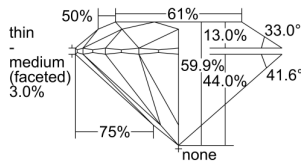

GIA®

FACSIMILE

GIA REPORT 2487193334

Verify this report at GIA.edu

GIA NATURAL DIAMOND DOSSIER®

December 20, 2023
GIA Report Number 2487193334
Shape and Cutting Style ..... Round Brilliant
Measurements ..... 5.18 - 5.20 x 3.11 mm

GRADING RESULTS

Carat Weight ..... 0.50 carat
Color Grade ..... G
Clarity Grade VVS1
Cut Grade ..... Excellent

ADDITIONAL GRADING INFORMATION

Polish ..... Excellent
Symmetry ..... Excellent
Fluorescence ..... None
Clarity Characteristics ..... Pinpoint
Inscription(s): GIA 2487193334

PROPORTIONS

Profile to actual proportions

GRADING SCALES

GIA COLOR SCALE	GIA CLARITY SCALE	GIA CUT SCALE	
D	FLAWLESS	EXCELLENT	
E	INTERNALLY FLAWLESS		
F		VVS₁	VERY GOOD
G	VVS₂		
H	VS₁	GOOD	
I	VS₂		
J	SI₁	FAIR	
K	SI₂		
L	I₁	POOR	
M	I₂		
N	I₃		
O			
P			
Q			
R			
S			
T			
U			
V			
W			
X			
Y			
Z