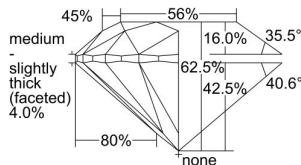

GIA®

FACSIMILE

GIA REPORT

2487204274

Verify this report at GIA.edu

GIA NATURAL DIAMOND DOSSIER®

December 21, 2023
GIA Report Number **2487204274**
Shape and Cutting Style ..... **Round Brilliant**
Measurements ..... **4.56 - 4.57 x 2.85 mm**

GRADING RESULTS

Carat Weight ..... **0.37 carat**
Color Grade ..... **E**
Clarity Grade **VVS2**
Cut Grade ..... **Excellent**

ADDITIONAL GRADING INFORMATION

Polish ..... **Excellent**
Symmetry ..... **Excellent**
Fluorescence ..... **Faint**
Clarity Characteristics ..... **Cloud, Pinpoint**
Inscription(s): **GIA 2487204274**

PROPORTIONS

Profile to actual proportions

GRADING SCALES

GIA COLOR SCALE

COLORLESS	D
	E
	F
	G
	H
	I
	J
NEAR COLORLESS	K
	L
Faint	M
	N
	O
	P
	Q
	R
	S
	T
	U
	V
	W
	X
	Y
Light	Z

GIA CLARITY SCALE

FLAWLESS	VERY VERY SLIGHTLY INCLUDED	VVS₁	
			VVS₂
INTERNALLY FLAWLESS	VERY SLIGHTLY INCLUDED	VS₁	
		VS₂	
SLIGHTLY INCLUDED	SLIGHTLY INCLUDED	SI₁	
		SI₂	
INCLUDED	INCLUDED	I₁	
		I₂	
		I₃	

GIA CUT SCALE

EXCELLENT	VERY GOOD	GOOD	FAIR	POOR