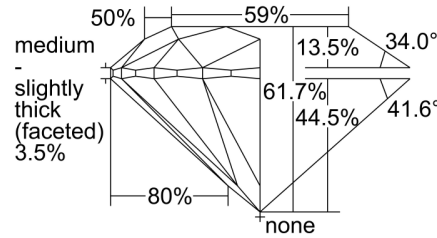

GIA REPORT
2487224944

Verify this report at GIA.edu

FACSIMILE

This is a digital representation of the original GIA Report. This representation might not be accepted in lieu of the original GIA Report in certain circumstances. The original GIA Report includes certain security features which are not reproducible on this facsimile.

GIA NATURAL DIAMOND GRADING REPORT

December 27, 2023
GIA Report Number 2487224944
Shape and Cutting Style ..... Round Brilliant
Measurements ..... 6.43 - 6.48 x 3.98 mm

GRADING RESULTS

Carat Weight ..... 1.02 carat
Color Grade ..... H
Clarity Grade VVS1
Cut Grade ..... Excellent

ADDITIONAL GRADING INFORMATION

Polish ..... Excellent
Symmetry ..... Excellent
Fluorescence ..... None
Inscription(s): GIA 2487224944
Comments: Surface graining is not shown.

PROPORTIONS

Profile to actual proportions