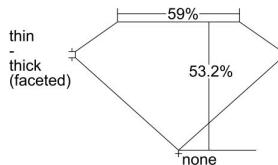

GIA®

FACSIMILE

GIA REPORT 2487231327

Verify this report at GIA.edu

GIA NATURAL DIAMOND DOSSIER®

December 26, 2023
GIA Report Number 2487231327
Shape and Cutting Style ..... Heart Brilliant
Measurements ..... 4.63 x 5.50 x 2.93 mm

GRADING RESULTS

Carat Weight ..... 0.43 carat
Color Grade ..... G
Clarity Grade VS2

ADDITIONAL GRADING INFORMATION

Polish ..... Excellent
Symmetry ..... Excellent
Fluorescence ..... None
Clarity Characteristics ..... Crystal, Cloud
Inscription(s): GIA 2487231327

PROPORTIONS

Profile not to actual proportions

GRADING SCALES

GIA COLOR SCALE		GIA CLARITY SCALE			
COLORLESS	D	VERY VERY SLIGHTLY INCLUDED	FLAWLESS		
	E		INTERNALLY FLAWLESS		
	F	VERY SLIGHTLY INCLUDED	VVS₁		
	G		VVS₂		
	H		VS₁		
	NEAR COLORLESS	I	SLIGHTLY INCLUDED	VS₂	
		J		SI₁	
		FAINT	K	INCLUDED	SI₂
			L		I₁
			M		I₂
VERT LIGHT	N	LIGHT	I₃		
	O				
	P				
	Q				
	R