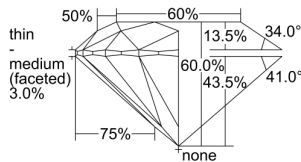

GIA®

FACSIMILE

GIA REPORT 2487237869

Verify this report at GIA.edu

GIA NATURAL DIAMOND DOSSIER®

December 27, 2023
GIA Report Number **2487237869**
Shape and Cutting Style ..... **Round Brilliant**
Measurements ..... **5.15 - 5.18 x 3.10 mm**

GRADING RESULTS

Carat Weight ..... **0.50 carat**
Color Grade ..... **D**
Clarity Grade **S11**
Cut Grade ..... **Excellent**

ADDITIONAL GRADING INFORMATION

Polish ..... **Excellent**
Symmetry ..... **Excellent**
Fluorescence ..... **None**
Clarity Characteristics ..... **Feather**
Inscription(s): **GIA 2487237869**

PROPORTIONS

Profile to actual proportions

GRADING SCALES

GIA COLOR SCALE	GIA CLARITY SCALE	GIA CUT SCALE	
D	FLAWLESS	EXCELLENT	
E	INTERNALLY FLAWLESS		
F		VVS₁	VERY GOOD
G	VVS₂		
H	VS₁	GOOD	
I	VS₂		
J	S1₁	FAIR	
K	S1₂		
L	I₁	POOR	
M	I₂		
N	I₃		
O			
P			
Q			
R			
S			
T			
U			
V			
W			
X			
Y			
Z