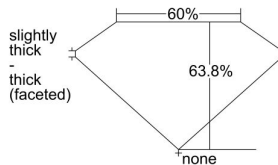

GIA®

FACSIMILE

GIA REPORT 2487238164

Verify this report at GIA.edu

GIA NATURAL DIAMOND DOSSIER®

December 26, 2023
GIA Report Number 2487238164
Shape and Cutting Style ..... Pear Brilliant
Measurements ..... 8.03 x 5.21 x 3.32 mm

GRADING RESULTS

Carat Weight ..... 0.82 carat
Color Grade ..... D
Clarity Grade SI1

ADDITIONAL GRADING INFORMATION

Polish ..... Excellent
Symmetry ..... Excellent
Fluorescence ..... None
Clarity Characteristics ..... Crystal
Inscription(s): GIA 2487238164

PROPORTIONS

Profile not to actual proportions

GRADING SCALES

GIA COLOR SCALE		GIA CLARITY SCALE			
COLORLESS	D	VERY VERY SLIGHTLY INCLUDED	FLAWLESS		
	E		INTERNALLY FLAWLESS		
	F		VVS₁		
	NEAR COLORLESS	G	VERY SLIGHTLY INCLUDED	VVS₂	
		H		VS₁	
		FANT	I	SLIGHTLY INCLUDED	VS₂
			J		SI₁
	LIGHT	K	INCLUDED	SI₂	
		L		I₁	
		M		I₂	
N		NOT GRADED	I₃		
O					
P					
Q					
R					
S					
T					
U					
V					
W					
X					
Y					
Z