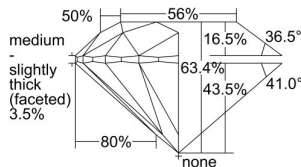

GIA®

FACSIMILE

GIA REPORT 2487274113

Verify this report at GIA.edu

GIA NATURAL DIAMOND DOSSIER®

January 03, 2024
GIA Report Number 2487274113
Shape and Cutting Style ..... Round Brilliant
Measurements ..... 4.70 - 4.73 x 2.99 mm

GRADING RESULTS

Carat Weight ..... 0.41 carat
Color Grade ..... H
Clarity Grade VS1
Cut Grade ..... Excellent

ADDITIONAL GRADING INFORMATION

Polish ..... Excellent
Symmetry ..... Excellent
Fluorescence ..... Medium Blue
Clarity Characteristics..... Crystal, Cloud, Pinpoint, Needle
Inscription(s): GIA 2487274113

PROPORTIONS

Profile to actual proportions

GRADING SCALES

GIA COLOR SCALE	GIA CLARITY SCALE	GIA CUT SCALE
COLOURLESS D	FLAWLESS	EXCELLENT
E	INTERNALLY FLAWLESS	
F	VVS₁	VERY GOOD
G		
H	VVS₂	GOOD
I	VS₁	
J	VS₂	FAIR
K	SI₁	
L	SI₂	POOR
M	I₁	
N	I₂	
O	I₃	
P		
Q		
R		
S		
T		
U		
V		
W		
X		
Y		
Z