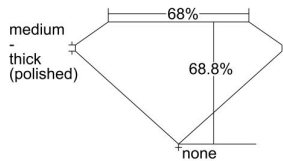

GIA®

FACSIMILE

GIA REPORT 2487276429

Verify this report at gia.edu

GIA NATURAL DIAMOND DOSSIER®

January 04, 2024
GIA Report Number 2487276429
Shape and Cutting Style ..... Cut-Cornered Rectangular Modified Brilliant
Measurements ..... 5.37 x 4.14 x 2.84 mm

GRADING RESULTS

Carat Weight ..... 0.50 carat
Color Grade ..... G
Clarity Grade VS1

ADDITIONAL GRADING INFORMATION

Polish ..... Excellent
Symmetry ..... Excellent
Fluorescence ..... Strong Blue
Clarity Characteristics ..... Crystal, Pinpoint
Inscription(s): GIA 2487276429

PROPORTIONS

Profile not to actual proportions

GRADING SCALES

GIA COLOR SCALE		GIA CLARITY SCALE			
COLORLESS	D	VERY VERY SLIGHTLY INCLUDED	FLAWLESS		
	E		INTERNALLY FLAWLESS		
	F	VERY SLIGHTLY INCLUDED	VVS₁		
	G		VVS₂		
	H		VS₁		
	NEAR COLORLESS	I	SLIGHTLY INCLUDED	VS₂	
		J		SI₁	
		FAINT	K	INCLUDED	SI₂
			L		I₁
			M		I₂
VERT LIGHT	N	LIGHT	I₃		
	O				
	P				
	Q				
	R				
	S				
	T