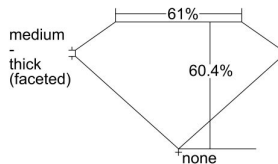

GIA®

FACSIMILE

GIA REPORT 2487280826

Verify this report at GIA.edu

GIA NATURAL DIAMOND DOSSIER®

January 03, 2024
GIA Report Number **2487280826**
Shape and Cutting Style ..... **Heart Brilliant**
Measurements ..... **5.35 x 6.36 x 3.84 mm**

GRADING RESULTS

Carat Weight ..... **0.76 carat**
Color Grade ..... **I**
Clarity Grade **VS1**

ADDITIONAL GRADING INFORMATION

Polish ..... **Excellent**
Symmetry ..... **Excellent**
Fluorescence ..... **None**
Clarity Characteristics..... **Feather, Cloud, Needle**
Inscription(s): **GIA 2487280826**

PROPORTIONS

Profile not to actual proportions

GRADING SCALES

GIA COLOR SCALE		GIA CLARITY SCALE			
COLORLESS	D	VERY VERY SLIGHTLY INCLUDED	FLAWLESS		
	E		INTERNALLY FLAWLESS		
	F	VERY SLIGHTLY INCLUDED	VVS₁		
	G		VVS₂		
	H		VS₁		
	NEAR COLORLESS	I	SLIGHTLY INCLUDED	VS₂	
		J		SI₁	
		FAINT	K	INCLUDED	SI₂
			L		I₁
			M		I₂
VERT LIGHT	N	LIGHT	I₃		
	O				
	P				
	Q				
	R