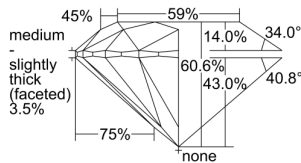

GIA®

FACSIMILE

GIA REPORT 2487288778

Verify this report at GIA.edu

GIA NATURAL DIAMOND DOSSIER®

January 04, 2024
GIA Report Number **2487288778**
Shape and Cutting Style ..... **Round Brilliant**
Measurements ..... **4.98 - 5.01 x 3.03 mm**

GRADING RESULTS

Carat Weight ..... **0.46 carat**
Color Grade ..... **L**
Clarity Grade **VVS1**
Cut Grade ..... **Excellent**

ADDITIONAL GRADING INFORMATION

Polish ..... **Excellent**
Symmetry ..... **Excellent**
Fluorescence ..... **Faint**
Clarity Characteristics ..... **Pinpoint**
Inscription(s): **GIA 2487288778**

PROPORTIONS

Profile to actual proportions

GRADING SCALES

GIA COLOR SCALE	GIA CLARITY SCALE	GIA CUT SCALE	
D	FLAWLESS	EXCELLENT	
E	INTERNALLY FLAWLESS		
F		VVS₁	VERY GOOD
G	VVS₂		
H	VS₁	GOOD	
I	VS₂		
J	SI₁	FAIR	
K	SI₂		
L	I₁	POOR	
M	I₂		
N	I₃		
O			
P			
Q			
R			
S			
T			
U			
V			
W			
X			
Y			
Z