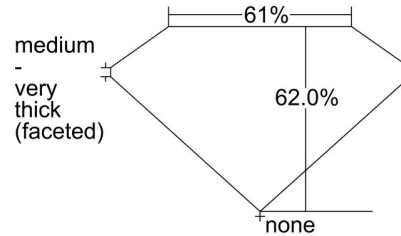

GIA NATURAL DIAMOND GRADING REPORT

January 08, 2024
 GIA Report Number 2487294674
 Shape and Cutting Style Oval Brilliant
 Measurements 10.47 x 7.75 x 4.81 mm

GRADING RESULTS

Carat Weight 2.65 carat
 Color Grade I
 Clarity Grade SI2

ADDITIONAL GRADING INFORMATION

Polish Excellent
 Symmetry Excellent
 Fluorescence None
 Inscription(s): GIA 2487294674
 Comments: Pinpoints are not shown.

PROPORTIONS

Profile not to actual proportions

CLARITY CHARACTERISTICS

KEY TO SYMBOLS*

- Crystal
- ~ Feather
- ∖ Needle
- ∩ Indented Natural

* Red symbols denote internal characteristics (inclusions). Green or black symbols denote external characteristics (blemishes). Diagram is an approximate representation of the diamond, and symbols shown indicate type, position, and approximate size of clarity characteristics. All clarity characteristics may not be shown. Details of finish are not shown.