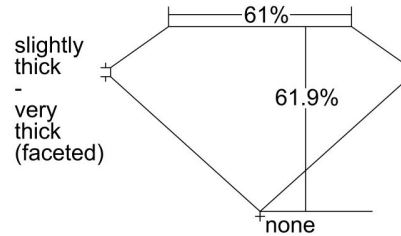

GIA NATURAL DIAMOND GRADING REPORT

January 16, 2024
 GIA Report Number 2487345938
 Shape and Cutting Style Oval Brilliant
 Measurements 7.97 x 5.69 x 3.52 mm

GRADING RESULTS

Carat Weight 1.02 carat
 Color Grade J
 Clarity Grade SI1

ADDITIONAL GRADING INFORMATION

Polish Excellent
 Symmetry Very Good
 Fluorescence None

Inscription(s): GIA 2487345938

Comments: Clouds are not shown. Pinpoints are not shown.

PROPORTIONS

Profile not to actual proportions

CLARITY CHARACTERISTICS

KEY TO SYMBOLS*

- Crystal
- ~ Feather
- \\ Needle

* Red symbols denote internal characteristics (inclusions). Green or black symbols denote external characteristics (blemishes). Diagram is an approximate representation of the diamond, and symbols shown indicate type, position, and approximate size of clarity characteristics. All clarity characteristics may not be shown. Details of finish are not shown.