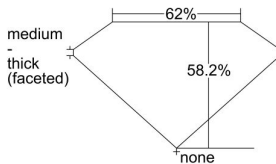

GIA®

FACSIMILE

GIA REPORT 2487348266

Verify this report at gia.edu

GIA NATURAL DIAMOND DOSSIER®

January 12, 2024
GIA Report Number **2487348266**
Shape and Cutting Style ..... **Heart Brilliant**
Measurements ..... **5.57 x 6.38 x 3.72 mm**

GRADING RESULTS

Carat Weight ..... **0.80 carat**
Color Grade ..... **I**
Clarity Grade ..... **Internally Flawless**

ADDITIONAL GRADING INFORMATION

Polish ..... **Excellent**
Symmetry ..... **Excellent**
Fluorescence ..... **None**
Clarity Characteristics..... **Minor Details of Polish**
Inscription(s): **GIA 2487348266**

PROPORTIONS

Profile not to actual proportions

GRADING SCALES

GIA COLOR SCALE		GIA CLARITY SCALE			
COLORLESS	D	VERY VERY SLIGHTLY INCLUDED	FLAWLESS		
	E		INTERNALLY FLAWLESS		
	F		VVS₁		
	NEAR COLORLESS	G	VVS₂		
		H	VERY SLIGHTLY INCLUDED	VS₁	
		I		VS₂	
		FAINT	J	SLIGHTLY INCLUDED	SI₁
			K		SI₂
	L		INCLUDED		I₁
	M			I₂	
VERT LIGHT	N		INCLUDED	I₃	
	O				
	P				
	Q				
	R				
LIGHT	S				
	T				
	U				
	V				
	Z