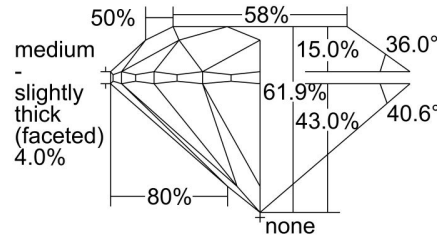

GIA REPORT
2487354906

Verify this report at GIA.edu

FACSIMILE

This is a digital representation of the original GIA Report. This representation might not be accepted in lieu of the original GIA Report in certain circumstances. The original GIA Report includes certain security features which are not reproducible on this facsimile.

GIA NATURAL DIAMOND GRADING REPORT

February 22, 2024
GIA Report Number 2487354906
Shape and Cutting Style ..... Round Brilliant
Measurements ..... 6.83 - 6.87 x 4.24 mm

GRADING RESULTS

Carat Weight ..... 1.23 carat
Color Grade ..... D
Clarity Grade ..... Flawless
Cut Grade ..... Excellent

ADDITIONAL GRADING INFORMATION

Polish ..... Excellent
Symmetry ..... Excellent
Fluorescence ..... None
Inscription(s): GIA 2487354906

PROPORTIONS

Profile to actual proportions