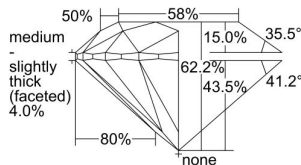

GIA®

FACSIMILE

GIA REPORT

2487419444

Verify this report at GIA.edu

GIA NATURAL DIAMOND DOSSIER®

January 25, 2024
GIA Report Number **2487419444**
Shape and Cutting Style ..... **Round Brilliant**
Measurements ..... **3.59 - 3.62 x 2.25 mm**

GRADING RESULTS

Carat Weight ..... **0.18 carat**
Color Grade ..... **G**
Clarity Grade **VVS2**
Cut Grade ..... **Excellent**

ADDITIONAL GRADING INFORMATION

Polish ..... **Excellent**
Symmetry ..... **Excellent**
Fluorescence ..... **None**
Clarity Characteristics ..... **Cavity**
Inscription(s): **GIA 2487419444**

PROPORTIONS

Profile to actual proportions

GRADING SCALES

GIA COLOR SCALE	GIA CLARITY SCALE	GIA CUT SCALE
COLOURLESS	FLAWLESS	EXCELLENT
D	FLAWLESS	
E	FLAWLESS	VERY GOOD
F	FLAWLESS	
G	FLAWLESS	
H	FLAWLESS	
NEAR COLOURLESS	VVS₁	GOOD
I	VVS₂	
J	VS₁	FAIR
K	VS₂	
L	SI₁	POOR
M	SI₂	
N	I₁	
O	I₂	
P	I₃	
VERY LIGHT		
Q		
R		
S		
T		
U		
V		
W		
X		
Y		
Z