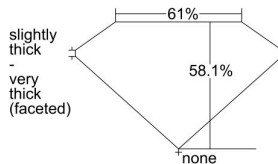

GIA®

FACSIMILE

GIA REPORT 2487465070

Verify this report at GIA.edu

GIA NATURAL DIAMOND DOSSIER®

February 01, 2024
GIA Report Number **2487465070**
Shape and Cutting Style ..... **Heart Brilliant**
Measurements ..... **4.12 x 4.82 x 2.80 mm**

GRADING RESULTS

Carat Weight ..... **0.32 carat**
Color Grade ..... **E**
Clarity Grade **S12**

ADDITIONAL GRADING INFORMATION

Polish ..... **Excellent**
Symmetry ..... **Very Good**
Fluorescence ..... **None**
Clarity Characteristics ..... **Crystal**
Inscription(s): **GIA 2487465070**

PROPORTIONS

Profile not to actual proportions

GRADING SCALES

GIA COLOR SCALE		GIA CLARITY SCALE			
COLORLESS	D	VERY VERY SLIGHTLY INCLUDED	FLAWLESS		
	E		INTERNALLY FLAWLESS		
	F	VERY SLIGHTLY INCLUDED	VVS₁		
	G		VVS₂		
	H		VS₁		
	NEAR COLORLESS	I	SLIGHTLY INCLUDED	VS₂	
		J		S1₁	
		FAINT	K	INCLUDED	S1₂
			L		I₁
			M		I₂
VERT LIGHT	N	INCLUDED	I₃		
	O				
	P				
	Q				
	R				
LIGHT	S				
	T				
	U				
	V				
	W				
	X				
	Y				
	Z