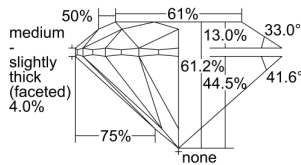

GIA®

FACSIMILE

GIA REPORT 2487480585

Verify this report at GIA.edu

GIA NATURAL DIAMOND DOSSIER®

February 02, 2024
GIA Report Number **2487480585**
Shape and Cutting Style ..... **Round Brilliant**
Measurements ..... **5.32 - 5.34 x 3.26 mm**

GRADING RESULTS

Carat Weight ..... **0.57 carat**
Color Grade ..... **G**
Clarity Grade **VVS2**
Cut Grade ..... **Excellent**

ADDITIONAL GRADING INFORMATION

Polish ..... **Excellent**
Symmetry ..... **Excellent**
Fluorescence ..... **None**
Clarity Characteristics..... **Cloud, Pinpoint, Internal Graining**
Inscription(s): **GIA 2487480585**

PROPORTIONS

Profile to actual proportions

GRADING SCALES

GIA COLOR SCALE	GIA CLARITY SCALE	GIA CUT SCALE	
D	FLAWLESS	EXCELLENT	
E	INTERNALLY FLAWLESS		
F		VVS₁	VERY GOOD
G	VVS₂		
H	VS₁	GOOD	
I	VS₂		
J	SI₁	FAIR	
K	SI₂		
L	I₁	POOR	
M			
N			
O	I₂		
P			
Q	I₃		
R			
S			
T			
U			
V			
W			
X			
Y			
Z