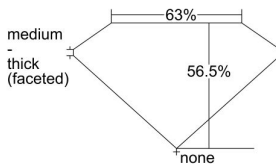

GIA®

FACSIMILE

GIA REPORT 2487524293

Verify this report at GIA.edu

GIA NATURAL DIAMOND DOSSIER®

February 08, 2024
GIA Report Number 2487524293
Shape and Cutting Style ..... Heart Brilliant
Measurements ..... 5.54 x 6.45 x 3.64 mm

GRADING RESULTS

Carat Weight ..... 0.75 carat
Color Grade L
Clarity Grade VVS2

ADDITIONAL GRADING INFORMATION

Polish ..... Excellent
Symmetry ..... Very Good
Fluorescence ..... None
Clarity Characteristics..... Feather, Surface Graining
Inscription(s): GIA 2487524293

PROPORTIONS

Profile not to actual proportions

GRADING SCALES

GIA COLOR SCALE		GIA CLARITY SCALE			
COLORLESS	D	VERY VERY SLIGHTLY INCLUDED	FLAWLESS		
	E		INTERNALLY FLAWLESS		
	F		VVS₁		
	NEAR COLORLESS	G	VERY SLIGHTLY INCLUDED	VVS₂	
		H		VS₁	
		FANT	I	SLIGHTLY INCLUDED	VS₂
			J		SI₁
	LIGHT	K	INCLUDED	SI₂	
		L		I₁	
		M		I₂	
VERY LIGHT		N	INCLUDED	I₃	
		O			
		P			
		Q			
		R			
	S				
	T				
	U				
	V				
	W				
	X				
	Y				
	Z