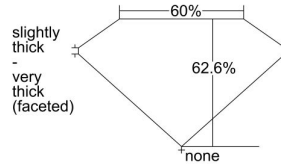

GIA®

FACSIMILE

GIA REPORT 2487532883

Verify this report at GIA.edu

GIA NATURAL DIAMOND DOSSIER®

February 12, 2024
GIA Report Number 2487532883
Shape and Cutting Style ..... Pear Brilliant
Measurements ..... 5.95 x 3.70 x 2.31 mm

GRADING RESULTS

Carat Weight ..... 0.30 carat
Color Grade ..... G
Clarity Grade VS1

ADDITIONAL GRADING INFORMATION

Polish ..... Excellent
Symmetry ..... Excellent
Fluorescence ..... None
Clarity Characteristics ..... Crystal, Pinpoint
Inscription(s): GIA 2487532883

PROPORTIONS

Profile not to actual proportions

GRADING SCALES

GIA COLOR SCALE		GIA CLARITY SCALE			
COLORLESS	D	VERY VERY SLIGHTLY INCLUDED	FLAWLESS		
	E		INTERNALLY FLAWLESS		
	F	VERY SLIGHTLY INCLUDED	VS₁		
	G		VS₂		
	H		VS₁		
	NEAR COLORLESS	I	SLIGHTLY INCLUDED	SI₁	
		J		SI₂	
		FAINT	K	INCLUDED	I₁
			L		I₂
			M		I₃
VERT LIGHT	N				
	O				
	P				
	Q				
	R				
LIGHT	S				
	T				
	U				
	V				
	W				
	X				
	Y				
	Z