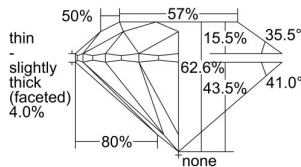

GIA®

FACSIMILE

GIA REPORT 2487553076

Verify this report at GIA.edu

GIA NATURAL DIAMOND DOSSIER®

February 13, 2024
GIA Report Number **2487553076**
Shape and Cutting Style ..... **Round Brilliant**
Measurements ..... **4.37 - 4.40 x 2.74 mm**

GRADING RESULTS

Carat Weight ..... **0.32 carat**
Color Grade ..... **G**
Clarity Grade **S11**
Cut Grade ..... **Excellent**

ADDITIONAL GRADING INFORMATION

Polish ..... **Excellent**
Symmetry ..... **Excellent**
Fluorescence ..... **Faint**
Clarity Characteristics ..... **Cloud**
Inscription(s): **GIA 2487553076**

PROPORTIONS

GRADING SCALES

GIA COLOR SCALE

COLORLESS	D
	E
	F
	G
	H
	I
	J
NEAR COLORLESS	K
	L
FAIN	M
	N
	O
	P
VERY LIGHT	Q
	R
	S
	T
	U
	V
LIGHT	W
	X
	Y
	Z

GIA CLARITY SCALE

FLAWLESS	VERY VERY SLIGHTLY INCLUDED	VVS₁	
			VVS₂
INTERNALLY FLAWLESS	VERY SLIGHTLY INCLUDED	VS₁	
		VS₂	
SLIGHTLY INCLUDED	SLIGHTLY INCLUDED	S1₁	
		S1₂	
INCLUDED	INCLUDED	I₁	
		I₂	
		I₃	

GIA CUT SCALE

EXCELLENT	VERY GOOD	GOOD	FAIR	POOR