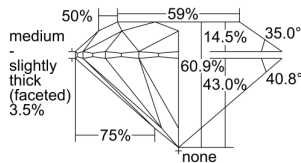

GIA®

FACSIMILE

GIA REPORT 2487555081

Verify this report at GIA.edu

GIA NATURAL DIAMOND DOSSIER®

February 14, 2024
GIA Report Number 2487555081
Shape and Cutting Style ..... Round Brilliant
Measurements ..... 4.81 - 4.81 x 2.93 mm

GRADING RESULTS

Carat Weight ..... 0.41 carat
Color Grade ..... K
Clarity Grade VVS1
Cut Grade ..... Excellent

ADDITIONAL GRADING INFORMATION

Polish ..... Excellent
Symmetry ..... Excellent
Fluorescence ..... None
Clarity Characteristics ..... Pinpoint
Inscription(s): GIA 2487555081

PROPORTIONS

Profile to actual proportions

GRADING SCALES

GIA COLOR SCALE	GIA CLARITY SCALE	GIA CUT SCALE
COLOURLESS	FLAWLESS	EXCELLENT
D	FLAWLESS	
E	INTERNALLY FLAWLESS	VERY GOOD
F	VVS₁	
G	VVS₂	GOOD
H	VS₁	
I	VS₂	FAIR
J	SI₁	
K	SI₂	POOR
L	I₁	
M	I₂	
N	I₃	
O		
P		
Q		
R		
S		
T		
U		
V		
W		
X		
Y		
Z