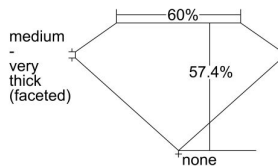

GIA®

FACSIMILE

GIA REPORT 2487564837

Verify this report at GIA.edu

GIA NATURAL DIAMOND DOSSIER®

February 13, 2024
GIA Report Number 2487564837
Shape and Cutting Style ..... Heart Brilliant
Measurements ..... 4.12 x 4.84 x 2.78 mm

GRADING RESULTS

Carat Weight ..... 0.31 carat
Color Grade ..... E
Clarity Grade VS2

ADDITIONAL GRADING INFORMATION

Polish ..... Excellent
Symmetry ..... Very Good
Fluorescence ..... None
Clarity Characteristics ..... Crystal, Cloud
Inscription(s): GIA 2487564837

PROPORTIONS

Profile not to actual proportions

GRADING SCALES

GIA COLOR SCALE		GIA CLARITY SCALE	
COLORLESS	D	VERY VERY SLIGHTLY INCLUDED	FLAWLESS
	E		INTERNALLY FLAWLESS
	F		VVS₁
	G		VVS₂
	H		VS₁
	I		VS₂
	J		SI₁
	K		SI₂
	L		I₁
	M		I₂
NEAR COLORLESS	N	SLIGHTLY INCLUDED	I₃
	O		
	P		
	Q		
FAINT	R	INCLUDED	
	S		
	T		
	U		
VERT LIGHT	V		
	W		
	X		
	Y		
LIGHT	Z