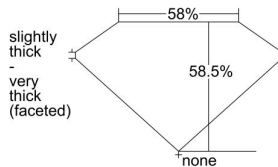

GIA®

FACSIMILE

GIA REPORT 2487566724

Verify this report at GIA.edu

GIA NATURAL DIAMOND DOSSIER®

February 14, 2024
GIA Report Number 2487566724
Shape and Cutting Style ..... Heart Brilliant
Measurements ..... 5.54 x 6.16 x 3.61 mm

GRADING RESULTS

Carat Weight ..... 0.73 carat
Color Grade ..... J
Clarity Grade VS2

ADDITIONAL GRADING INFORMATION

Polish ..... Excellent
Symmetry ..... Excellent
Fluorescence ..... Faint
Clarity Characteristics ..... Crystal
Inscription(s): GIA 2487566724

PROPORTIONS

Profile not to actual proportions

GRADING SCALES

GIA COLOR SCALE		GIA CLARITY SCALE	
NEAR COLORLESS	D	VERY VERY SLIGHTLY INCLUDED	FLAWLESS
	E		INTERNALLY FLAWLESS
	F		VS₁
	G		VS₂
	H		VS₁
	I		VS₂
	J		SI₁
	K		SI₂
	L		I₁
	M		I₂
FAINT	N	SLIGHTLY INCLUDED	I₃
	O		
	P		
	Q		
VERY LIGHT	R	INCLUDED	
	S		
	T		
	U		
	V		
	W		
	X		
	Y		
LIGHT	Z