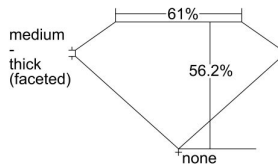

GIA®

FACSIMILE

GIA REPORT 2487570181

Verify this report at GIA.edu

GIA NATURAL DIAMOND DOSSIER®

February 15, 2024
GIA Report Number **2487570181**
Shape and Cutting Style ..... **Heart Brilliant**
Measurements ..... **4.17 x 4.75 x 2.67 mm**

GRADING RESULTS

Carat Weight ..... **0.30 carat**
Color Grade ..... **D**
Clarity Grade **S11**

ADDITIONAL GRADING INFORMATION

Polish ..... **Excellent**
Symmetry ..... **Very Good**
Fluorescence ..... **None**
Clarity Characteristics ..... **Feather**
Inscription(s): GIA 2487570181

PROPORTIONS

Profile not to actual proportions

GRADING SCALES

GIA COLOR SCALE		GIA CLARITY SCALE			
COLORLESS	D	VERY VERY SLIGHTLY INCLUDED	FLAWLESS		
	E		INTERNALLY FLAWLESS		
	F	VERY SLIGHTLY INCLUDED	VVS₁		
	G		VVS₂		
	H		VS₁		
	NEAR COLORLESS	I	SLIGHTLY INCLUDED	VS₂	
		J		S1₁	
		FAINT	K	INCLUDED	S1₂
			L		I₁
			M		I₂
VERTICALLY LIGHT	N	LIGHT	I₃		
	O				
	P				
	Q				
	R				
	S