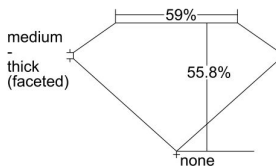

GIA®

FACSIMILE

GIA REPORT 2487585655

Verify this report at GIA.edu

GIA NATURAL DIAMOND DOSSIER®

February 15, 2024
GIA Report Number 2487585655
Shape and Cutting Style ..... Heart Brilliant
Measurements ..... 5.07 x 5.56 x 3.11 mm

GRADING RESULTS

Carat Weight ..... 0.51 carat
Color Grade ..... H
Clarity Grade ..... Internally Flawless

ADDITIONAL GRADING INFORMATION

Polish ..... Excellent
Symmetry ..... Excellent
Fluorescence ..... None
Clarity Characteristics... Surface Graining, Minor Details of Polish
Inscription(s): GIA 2487585655

PROPORTIONS

Profile not to actual proportions

GRADING SCALES

GIA COLOR SCALE		GIA CLARITY SCALE			
COLORLESS	D	VERY VERY SLIGHTLY INCLUDED	FLAWLESS		
	E		INTERNALLY FLAWLESS		
	F	VERY SLIGHTLY INCLUDED	VVS₁		
	G		VVS₂		
	H		VS₁		
	NEAR COLORLESS	I	SLIGHTLY INCLUDED	VS₂	
		J		SI₁	
		FAINT	K	INCLUDED	SI₂
			L		I₁
			M		I₂
VERT LIGHT			N	INCLUDED	I₃
			O		
			P		
	Q				
LIGHT	R				
	S				
	T				
	U				
	V				
	Z