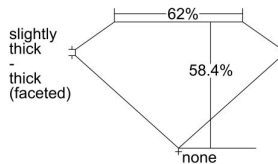

GIA®

FACSIMILE

GIA REPORT 2487586880

Verify this report at GIA.edu

GIA NATURAL DIAMOND DOSSIER®

February 16, 2024
GIA Report Number 2487586880
Shape and Cutting Style ..... Heart Brilliant
Measurements ..... 4.97 x 5.88 x 3.43 mm

GRADING RESULTS

Carat Weight ..... 0.60 carat
Color Grade I
Clarity Grade VS1

ADDITIONAL GRADING INFORMATION

Polish ..... Excellent
Symmetry ..... Excellent
Fluorescence ..... None
Clarity Characteristics..... Crystal, Pinpoint, Needle
Inspection(s): GIA 2487586880

PROPORTIONS

Profile not to actual proportions

GRADING SCALES

GIA COLOR SCALE		GIA CLARITY SCALE			
COLORLESS	D	VERY VERY SLIGHTLY INCLUDED	FLAWLESS		
	E		INTERNALLY FLAWLESS		
	F	VERY SLIGHTLY INCLUDED	VVS₁		
	G		VVS₂		
	H		VS₁		
	NEAR COLORLESS	I	SLIGHTLY INCLUDED	VS₂	
		J		SI₁	
		FAINT	K	INCLUDED	SI₂
			L		I₁
			M		I₂
VERT LIGHT	N	LIGHT	I₃		
	O				
	P				
	Q				
	R