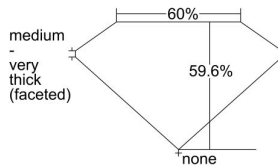

GIA®

FACSIMILE

GIA REPORT 2487597122

Verify this report at GIA.edu

GIA NATURAL DIAMOND DOSSIER®

February 16, 2024
GIA Report Number 2487597122
Shape and Cutting Style ..... Heart Brilliant
Measurements ..... 4.13 x 4.58 x 2.73 mm

GRADING RESULTS

Carat Weight ..... 0.30 carat
Color Grade ..... F
Clarity Grade SI1

ADDITIONAL GRADING INFORMATION

Polish ..... Excellent
Symmetry ..... Very Good
Fluorescence ..... None
Clarity Characteristics ..... Feather, Cavity
Inspection(s): GIA 2487597122

PROPORTIONS

Profile not to actual proportions

GRADING SCALES

GIA COLOR SCALE		GIA CLARITY SCALE			
COLORLESS	D	VERY VERY SLIGHTLY INCLUDED	FLAWLESS		
	E		INTERNALLY FLAWLESS		
	F		VVS₁		
	NEAR COLORLESS	G	VERY SLIGHTLY INCLUDED	VVS₂	
		H		VS₁	
		FANT	I	SLIGHTLY INCLUDED	VS₂
			J		SI₁
	LIGHT	K	INCLUDED	SI₂	
		L		I₁	
		M		I₂	
N		INCLUDED	I₃		
O					
P					
Q					
R					
S					
T					
U					
V					
W					
X					
Y					
Z