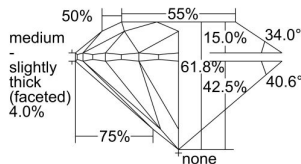

GIA®

FACSIMILE

GIA REPORT 2487611876

Verify this report at GIA.edu

GIA NATURAL DIAMOND DOSSIER®

February 20, 2024
GIA Report Number 2487611876
Shape and Cutting Style ..... Round Brilliant
Measurements ..... 4.33 - 4.36 x 2.69 mm

GRADING RESULTS

Carat Weight ..... 0.31 carat
Color Grade I
Clarity Grade VS1
Cut Grade ..... Excellent

ADDITIONAL GRADING INFORMATION

Polish ..... Excellent
Symmetry ..... Excellent
Fluorescence ..... Medium Blue
Clarity Characteristics ..... Crystal, Pinpoint, Cloud
Inscription(s): GIA 2487611876

PROPORTIONS

Profile to actual proportions

GRADING SCALES

GIA COLOR SCALE	GIA CLARITY SCALE	GIA CUT SCALE
D	FLAWLESS	EXCELLENT
E	INTERNALLY FLAWLESS	
F	VVS₁	VERY GOOD
G		
H	VS₁	GOOD
I		
J	SI₁	FAIR
K		
L	I₁	POOR
M		
N	I₂	
O		
P	I₃	
Q		
R		
S		
T		
U		
V		
W		
X		
Y		
Z