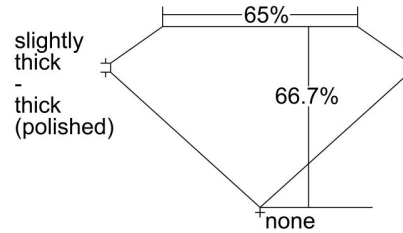

GIA NATURAL DIAMOND GRADING REPORT

February 21, 2024
 GIA Report Number 2487625779
 Shape and Cutting Style Emerald Cut
 Measurements 6.75 x 4.76 x 3.17 mm

GRADING RESULTS

Carat Weight 1.00 carat
 Color Grade D
 Clarity Grade VS1

ADDITIONAL GRADING INFORMATION

Polish Excellent
 Symmetry Good
 Fluorescence None
 Inscription(s): GIA 2487625779
 Comments: Pinpoints are not shown.

PROPORTIONS

Profile not to actual proportions

CLARITY CHARACTERISTICS

KEY TO SYMBOLS*

- Crystal
- ∩ Feather
- ∖ Needle
- ∩ Indented Natural

* Red symbols denote internal characteristics (inclusions). Green or black symbols denote external characteristics (blemishes). Diagram is an approximate representation of the diamond, and symbols shown indicate type, position, and approximate size of clarity characteristics. All clarity characteristics may not be shown. Details of finish are not shown.