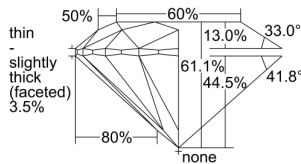

GIA®

FACSIMILE

GIA REPORT 2487627945

Verify this report at GIA.edu

GIA NATURAL DIAMOND DOSSIER®

February 22, 2024
GIA Report Number 2487627945
Shape and Cutting Style ..... Round Brilliant
Measurements ..... 6.22 - 6.27 x 3.82 mm

GRADING RESULTS

Carat Weight ..... 0.90 carat
Color Grade I
Clarity Grade S11
Cut Grade ..... Excellent

ADDITIONAL GRADING INFORMATION

Polish ..... Excellent
Symmetry ..... Excellent
Fluorescence ..... None
Clarity Characteristics ..... Cloud
Inscription(s): GIA 2487627945

PROPORTIONS

GRADING SCALES

GIA COLOR SCALE	GIA CLARITY SCALE	GIA CUT SCALE	
D	FLAWLESS	EXCELLENT	
E	INTERNALLY FLAWLESS		
F		VVS₁	VERY GOOD
G	VVS₂		
H	VS₁	GOOD	
I	VS₂		
J	S1₁	FAIR	
K	S1₂		
L	I₁	POOR	
M	I₂		
N	I₃		
O			
P			
Q			
R			
S			
T			
U			
V			
W			
X			
Y			
Z