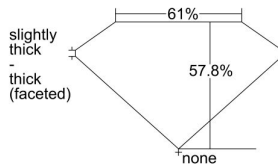

GIA®

FACSIMILE

GIA REPORT 2487639912

Verify this report at GIA.edu

GIA NATURAL DIAMOND DOSSIER®

February 22, 2024
GIA Report Number 2487639912
Shape and Cutting Style ..... Heart Brilliant
Measurements ..... 4.62 x 5.41 x 3.13 mm

GRADING RESULTS

Carat Weight ..... 0.46 carat
Color Grade ..... H
Clarity Grade VS2

ADDITIONAL GRADING INFORMATION

Polish ..... Excellent
Symmetry ..... Very Good
Fluorescence ..... None
Clarity Characteristics ..... Crystal, Cloud, Needle
Inscription(s): GIA 2487639912

PROPORTIONS

Profile not to actual proportions

GRADING SCALES

GIA COLOR SCALE		GIA CLARITY SCALE			
COLORLESS	D	VERY VERY SLIGHTLY INCLUDED	FLAWLESS		
	E		INTERNALLY FLAWLESS		
	F	VERY SLIGHTLY INCLUDED	VVS₁		
	G		VVS₂		
	H		VS₁		
	NEAR COLORLESS	I	SLIGHTLY INCLUDED	VS₂	
		J		SI₁	
		FAINT	K	INCLUDED	SI₂
			L		I₁
			M		I₂
VERT LIGHT	N	LIGHT	I₃		
	O				
	P				
	Q				
	R