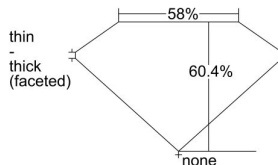

GIA®

FACSIMILE

GIA REPORT 2487665138

Verify this report at GIA.edu

GIA NATURAL DIAMOND DOSSIER®

February 26, 2024
GIA Report Number 2487665138
Shape and Cutting Style ..... Heart Brilliant
Measurements ..... 4.26 x 5.00 x 3.02 mm

GRADING RESULTS

Carat Weight ..... 0.37 carat
Color Grade ..... G
Clarity Grade VVS1

ADDITIONAL GRADING INFORMATION

Polish ..... Excellent
Symmetry ..... Very Good
Fluorescence ..... Medium Blue
Clarity Characteristics..... Pinpoint, Indented Natural, Feather
Inscription(s): GIA 2487665138

PROPORTIONS

Profile not to actual proportions

GRADING SCALES

GIA COLOR SCALE		GIA CLARITY SCALE			
COLORLESS	D	VERY VERY SLIGHTLY INCLUDED	FLAWLESS		
	E		INTERNALLY FLAWLESS		
	F		VVS₁		
	NEAR COLORLESS	G	VVS₂		
		H	VERY SLIGHTLY INCLUDED	VS₁	
		I		VS₂	
		FAINT	J	SLIGHTLY INCLUDED	SI₁
	K		SI₂		
	L		INCLUDED		I₁
	M			I₂	
N	I₃				
VERT LIGHT	O				
	P				
	Q				
	R				
	S				
	T				
LIGHT	U				
	V				
	W				
	X				
	Y				
	Z