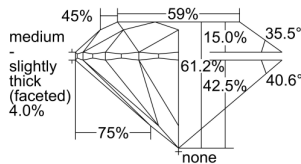

GIA®

FACSIMILE

GIA REPORT 2487667222

Verify this report at GIA.edu

GIA NATURAL DIAMOND DOSSIER®

February 28, 2024
GIA Report Number **2487667222**
Shape and Cutting Style ..... **Round Brilliant**
Measurements ..... **4.64 - 4.66 x 2.85 mm**

GRADING RESULTS

Carat Weight ..... **0.38 carat**
Color Grade ..... **G**
Clarity Grade **VS1**
Cut Grade ..... **Excellent**

ADDITIONAL GRADING INFORMATION

Polish ..... **Very Good**
Symmetry ..... **Excellent**
Fluorescence ..... **None**
Clarity Characteristics ..... **Cloud, Needle, Pinpoint**
Inscription(s): **GIA 2487667222**

PROPORTIONS

Profile to actual proportions

GRADING SCALES

GIA COLOR SCALE	GIA CLARITY SCALE	GIA CUT SCALE	
D	FLAWLESS	EXCELLENT	
E	INTERNALLY FLAWLESS		
F		VVS₁	VERY GOOD
G	VVS₂		
H	VS₁	GOOD	
I	VS₂		
J	SI₁	FAIR	
K	SI₂		
L	I₁	POOR	
M	I₂		
N	I₃		
O			
P			
Q			
R			
S			
T			
U			
V			
W			
X			
Y			
Z