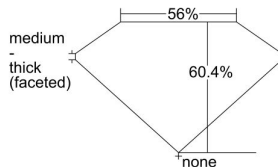

GIA®

FACSIMILE

GIA REPORT 2487667331

Verify this report at gia.edu

GIA NATURAL DIAMOND DOSSIER®

February 28, 2024
GIA Report Number 2487667331
Shape and Cutting Style ..... Heart Brilliant
Measurements ..... 5.32 x 6.28 x 3.80 mm

GRADING RESULTS

Carat Weight ..... 0.70 carat
Color Grade ..... J
Clarity Grade ..... Internally Flawless

ADDITIONAL GRADING INFORMATION

Polish ..... Excellent
Symmetry ..... Excellent
Fluorescence ..... None
Clarity Characteristics ..... Minor Details of Polish
Inscription(s): GIA 2487667331

PROPORTIONS

Profile not to actual proportions

GRADING SCALES

GIA COLOR SCALE		GIA CLARITY SCALE			
COLORLESS	D	VERY VERY SLIGHTLY INCLUDED	FLAWLESS		
	E		INTERNALLY FLAWLESS		
	F	VERY SLIGHTLY INCLUDED	VVS₁		
	G		VVS₂		
	H		VS₁		
	NEAR COLORLESS	I	SLIGHTLY INCLUDED	VS₂	
		J		SI₁	
		FAINT	K	INCLUDED	SI₂
			L		I₁
			M		I₂
VERT LIGHT	N	LIGHT	I₃		
	O				
	P				
	Q				
	R