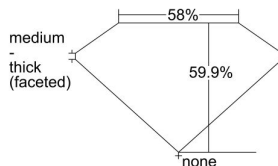

GIA®

FACSIMILE

GIA REPORT 2487668412

Verify this report at GIA.edu

GIA NATURAL DIAMOND DOSSIER®

February 27, 2024
GIA Report Number **2487668412**
Shape and Cutting Style ..... **Heart Brilliant**
Measurements ..... **5.31 x 6.31 x 3.78 mm**

GRADING RESULTS

Carat Weight ..... **0.70 carat**
Color Grade ..... **E**
Clarity Grade **VVS2**

ADDITIONAL GRADING INFORMATION

Polish ..... **Excellent**
Symmetry ..... **Excellent**
Fluorescence ..... **Faint**
Clarity Characteristics..... **Feather, Pinpoint, Internal Graining**
Inspection(s): GIA 2487668412

PROPORTIONS

Profile not to actual proportions

GRADING SCALES

GIA COLOR SCALE		GIA CLARITY SCALE			
COLORLESS	D	VERY VERY SLIGHTLY INCLUDED	FLAWLESS		
	E		INTERNALLY FLAWLESS		
	F	VERY SLIGHTLY INCLUDED	VVS₁		
	G		VVS₂		
	H		VS₁		
	NEAR COLORLESS	I	SLIGHTLY INCLUDED	VS₂	
		J		SI₁	
		FAINT	K	INCLUDED	SI₂
			L		I₁
			M		I₂
VERT LIGHT	N		INCLUDED	I₃	
	O				
	P				
	LIGHT	Q			
		R			
S					
T					
U					
	V				
	W				
	X				
	Y				
	Z