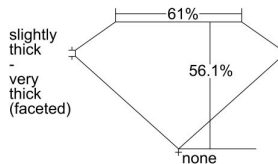

GIA®

FACSIMILE

GIA REPORT 2487673438

Verify this report at GIA.edu

GIA NATURAL DIAMOND DOSSIER®

February 27, 2024
GIA Report Number **2487673438**
Shape and Cutting Style ..... **Heart Brilliant**
Measurements ..... **5.36 x 5.93 x 3.32 mm**

GRADING RESULTS

Carat Weight ..... **0.62 carat**
Color Grade ..... **H**
Clarity Grade **VS2**

ADDITIONAL GRADING INFORMATION

Polish ..... **Excellent**
Symmetry ..... **Excellent**
Fluorescence ..... **None**
Clarity Characteristics..... **Crystal, Feather**
Inscription(s): **GIA 2487673438**

PROPORTIONS

Profile not to actual proportions

GRADING SCALES

GIA COLOR SCALE		GIA CLARITY SCALE			
COLORLESS	D	VERY SLIGHTLY INCLUDED	FLAWLESS		
	E		INTERNALLY FLAWLESS		
	F	SLIGHTLY INCLUDED	VVS₁		
	G		VVS₂		
	H		VS₁		
	NEAR COLORLESS	I	VERY SLIGHTLY INCLUDED	VS₂	
		J		SI₁	
		FAINT	K	SLIGHTLY INCLUDED	SI₂
			L		I₁
			M		I₂
VERT LIGHT	N	INCLUDED	I₃		
	O				
	P				
	Q				
	R				
	S				
	T				
LIGHT	U				
	V				
	W				
	X				
Y					
Z