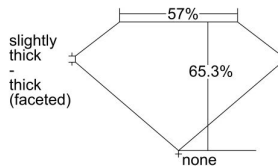

GIA®

FACSIMILE

GIA REPORT 2487685667

Verify this report at GIA.edu

GIA NATURAL DIAMOND DOSSIER®

February 28, 2024
GIA Report Number 2487685667
Shape and Cutting Style ..... Pear Brilliant
Measurements ..... 7.34 x 4.96 x 3.24 mm

GRADING RESULTS

Carat Weight ..... 0.70 carat
Color Grade ..... F
Clarity Grade VS1

ADDITIONAL GRADING INFORMATION

Polish ..... Excellent
Symmetry ..... Very Good
Fluorescence ..... None
Clarity Characteristics ..... Cavity
Inscription(s): GIA 2487685667

PROPORTIONS

Profile not to actual proportions

GRADING SCALES

GIA COLOR SCALE		GIA CLARITY SCALE	
COLORLESS	D	VERY VERY SLIGHTLY INCLUDED	FLAWLESS
	E		INTERNALLY FLAWLESS
	F		VVS₁
	G		VVS₂
	H		VS₁
	I		VS₂
	J		SI₁
	K		SI₂
	L		I₁
	M		I₂
NEAR COLORLESS	N	SLIGHTLY INCLUDED	I₃
	O		
	P		
	Q		
FAINT	R		
	S		
	T		
	U		
VERT LIGHT	V		
	W		
	X		
	Y		
LIGHT	Z