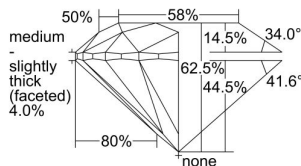

GIA®

FACSIMILE

GIA REPORT 2487687695

Verify this report at GIA.edu

GIA NATURAL DIAMOND DOSSIER®

February 28, 2024
GIA Report Number **2487687695**
Shape and Cutting Style ..... **Round Brilliant**
Measurements ..... **5.28 - 5.33 x 3.32 mm**

GRADING RESULTS

Carat Weight ..... **0.57 carat**
Color Grade ..... **K**
Clarity Grade **VS1**
Cut Grade ..... **Excellent**

ADDITIONAL GRADING INFORMATION

Polish ..... **Excellent**
Symmetry ..... **Excellent**
Fluorescence ..... **None**
Clarity Characteristics..... **Crystal, Pinpoint**
Inscription(s): **GIA 2487687695**

PROPORTIONS

Profile to actual proportions

GRADING SCALES

GIA COLOR SCALE

COLORLESS	D
	E
	F
	G
	H
	I
	J
NEAR COLORLESS	K
	L
Faint	M
	N
	O
	P
	R
	S
	T
	U
	V
	W
	X
	Y
Light	Z

GIA CLARITY SCALE

FLAWLESS	VERY VERY SLIGHTLY INCLUDED	VS₁	VS₂	VS₁	SI₁	SI₂	I₁	I₂	I₃	
										FLAWLESS
INTERNALLY FLAWLESS	VERY SLIGHTLY INCLUDED									

GIA CUT SCALE

EXCELLENT
VERY GOOD
GOOD
FAIR
POOR