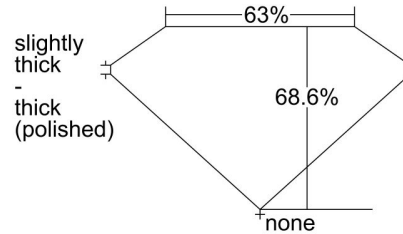

GIA NATURAL DIAMOND GRADING REPORT

March 07, 2024  
 GIA Report Number ..... 2487728081  
 Shape and Cutting Style ..... Emerald Cut  
 Measurements ..... 7.74 x 5.52 x 3.78 mm

GRADING RESULTS

Carat Weight ..... 1.60 carat  
 Color Grade ..... G  
 Clarity Grade ..... VS1

PROPORTIONS

Profile not to actual proportions

CLARITY CHARACTERISTICS

KEY TO SYMBOLS\*

-  Cloud
-  Feather
-  Needle
-  Pinpoint

\* Red symbols denote internal characteristics (inclusions). Green or black symbols denote external characteristics (blemishes). Diagram is an approximate representation of the diamond, and symbols shown indicate type, position, and approximate size of clarity characteristics. All clarity characteristics may not be shown. Details of finish are not shown.