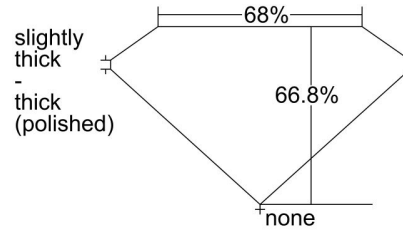

GIA NATURAL DIAMOND GRADING REPORT

March 08, 2024
GIA Report Number 2487749492
Shape and Cutting Style Emerald Cut
Measurements 8.70 x 6.26 x 4.18 mm

GRADING RESULTS

Carat Weight 2.25 carat
Color Grade J
Clarity Grade VS2

ADDITIONAL GRADING INFORMATION

Polish Excellent
Symmetry Excellent
Fluorescence None
Inscription(s): GIA 2487749492

Comments: Additional clouds are not shown. Pinpoints are not shown.

PROPORTIONS

Profile not to actual proportions

CLARITY CHARACTERISTICS

KEY TO SYMBOLS*

- Crystal
- ☉ Cloud
- ~ Feather
- \\ Needle

* Red symbols denote internal characteristics (inclusions). Green or black symbols denote external characteristics (blemishes). Diagram is an approximate representation of the diamond, and symbols shown indicate type, position, and approximate size of clarity characteristics. All clarity characteristics may not be shown. Details of finish are not shown.