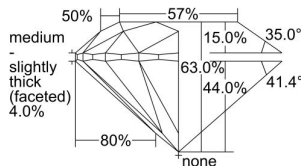

GIA®

FACSIMILE

GIA REPORT 2487753414

Verify this report at GIA.edu

GIA NATURAL DIAMOND DOSSIER®

March 06, 2024
GIA Report Number **2487753414**
Shape and Cutting Style ..... **Round Brilliant**
Measurements ..... **6.11 - 6.15 x 3.87 mm**

GRADING RESULTS

Carat Weight ..... **0.90 carat**
Color Grade ..... **D**
Clarity Grade **VS1**
Cut Grade ..... **Excellent**

ADDITIONAL GRADING INFORMATION

Polish ..... **Excellent**
Symmetry ..... **Excellent**
Fluorescence ..... **None**
Clarity Characteristics..... **Cloud, Crystal, Needle, Pinpoint**
Inscription(s): **GIA 2487753414**

PROPORTIONS

Profile to actual proportions

GRADING SCALES

GIA COLOR SCALE	GIA CLARITY SCALE	GIA CUT SCALE	
D	FLAWLESS	EXCELLENT	
E	INTERNALLY FLAWLESS		
F		VVS₁	VERY GOOD
G	VVS₂		
H	VS₁	GOOD	
I	VS₂		
J	SI₁	FAIR	
K	SI₂		
L	I₁	POOR	
M	I₂		
N	I₃		
O			
P			
Q			
R			
S			
T			
U			
V			
W			
X			
Y			
Z